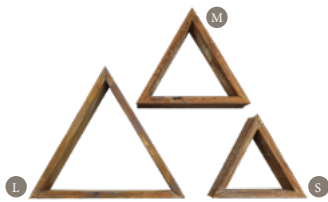

Barnwood SHELVES

The Barnwood Collection also features a line of Barnwood shelves that will add a touch of rustic to any living space. These hand-crafted, floating shadow box shelves are great for holding picture frames, plants, vases, or anything you want to put on display.

COLOR OPTIONS:

WEATHERED
BROWN (BR)

CHALK DUST
WHITE (WH)

DRIFTWOOD
BLUE (BU)

PEBBLE
GREY (PG)

NATURAL
BARNWOOD (UF)

RECLAIMED
GREY (GY)

RESTORATION
GREEN (GR)

SALVAGE
RED (RD)

Triangle Set (without backing)

DECR15SBTROBBR
\$38.00

LARGE (15.25" W x 13.25" H x 3.5" D)
MEDIUM (11.75" W x 10.25" H x 3.5" D)
SMALL (8.75" W x 7.125" H x 3.5" D)

Square Set (without backing)