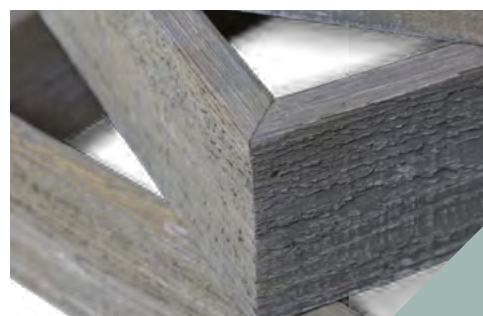

Barnwood SHELVES

The Barnwood Collection also features a line of Barnwood shelves that will add a touch of rustic to any living space. These hand-crafted, floating shadow box shelves are great for holding picture frames, plants, vases, or anything you want to put on display.

These shelves, made with 100% upcycled wood, can be arranged together in a variety of ways or can be used as stand-alone shelves. They are available in several colors and shapes, and can easily match your existing décor or be used as an eye-catching accent piece.